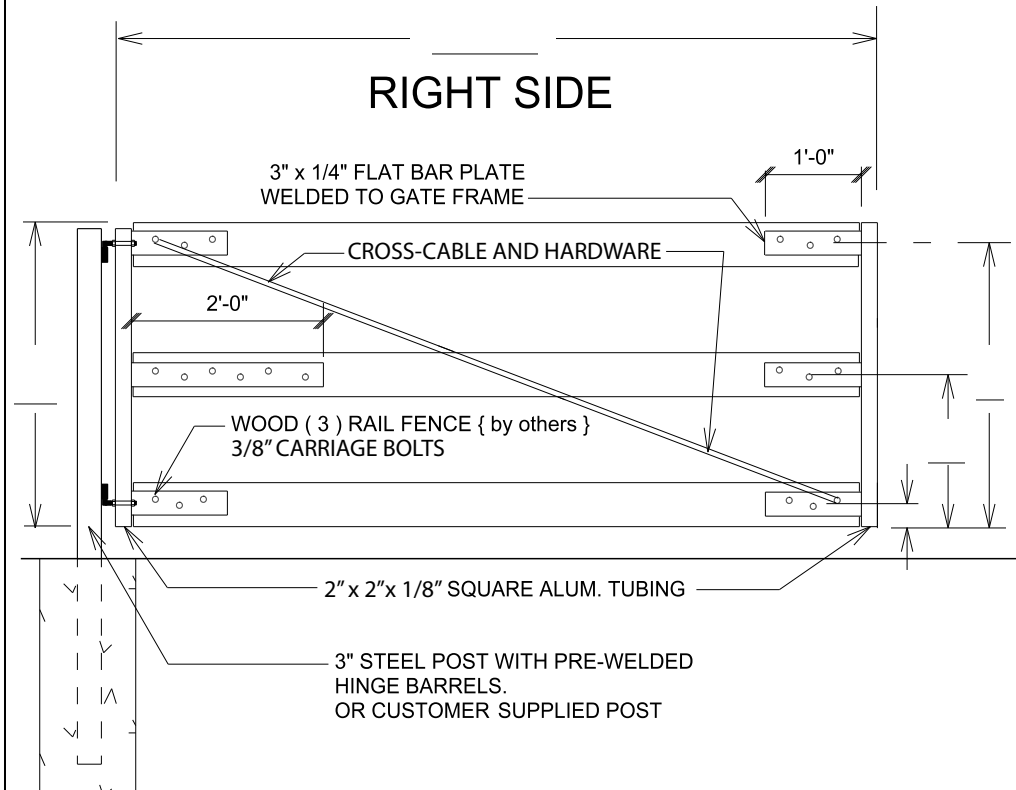

POST AND COLUMN SECTION (TYPICAL)

3'-6" HIGH 3 RAIL GATE KIT (8'-0" OR LESS WIDE)

BERLIN DRAFTING INCORPORATED
15619 PREMIERE DR. SUITE 103 TAMPA, FL. 33624
sales@berlindrafting.net (813) 968-8038

GATECRAFTERS.COM
13100 STATE RD. 54
ODESSA, FL 33556

www.gatecrafters.com
sales@gatecrafters.com
1-800-537-GATE
FAX TO 813-926-8460