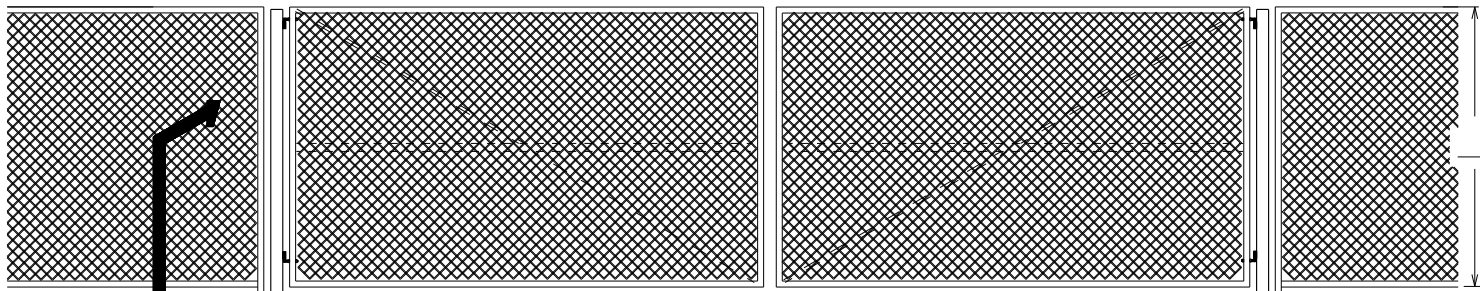

INDICATE OUTSIDE TO OUTSIDE WIDTH

6'-0" HIGH DOUBLE CHAINLINK GATE (8'-0" OR MORE WIDE)
EXTERIOR ELEVATION

INDICATE
GATE
HEIGHT

BERLIN DRAFTING INCORPORATED

15619 PREMIERE DR. SUITE 103 TAMPA, FL. 33624

sales@berlindrafting.net