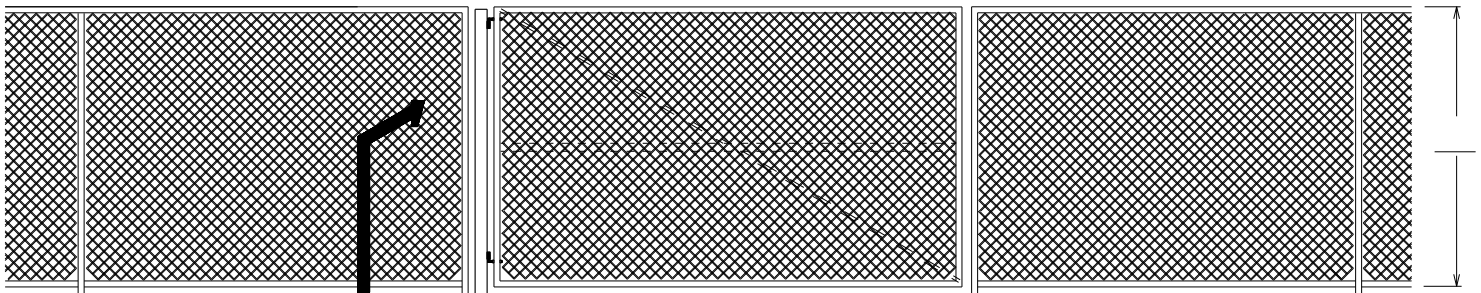

INDICATE OUTSIDE TO OUTSIDE WIDTH

6'-0" HIGH CHAINLINK GATE (8'-0" OR MORE WIDE)
EXTERIOR ELEVATION

INDICATE
GATE
HEIGHT

BERLIN DRAFTING INCORPORATED

15619 PREMIERE DR. SUITE 103 TAMPA, FL. 33624

sales@berlindrafting.net