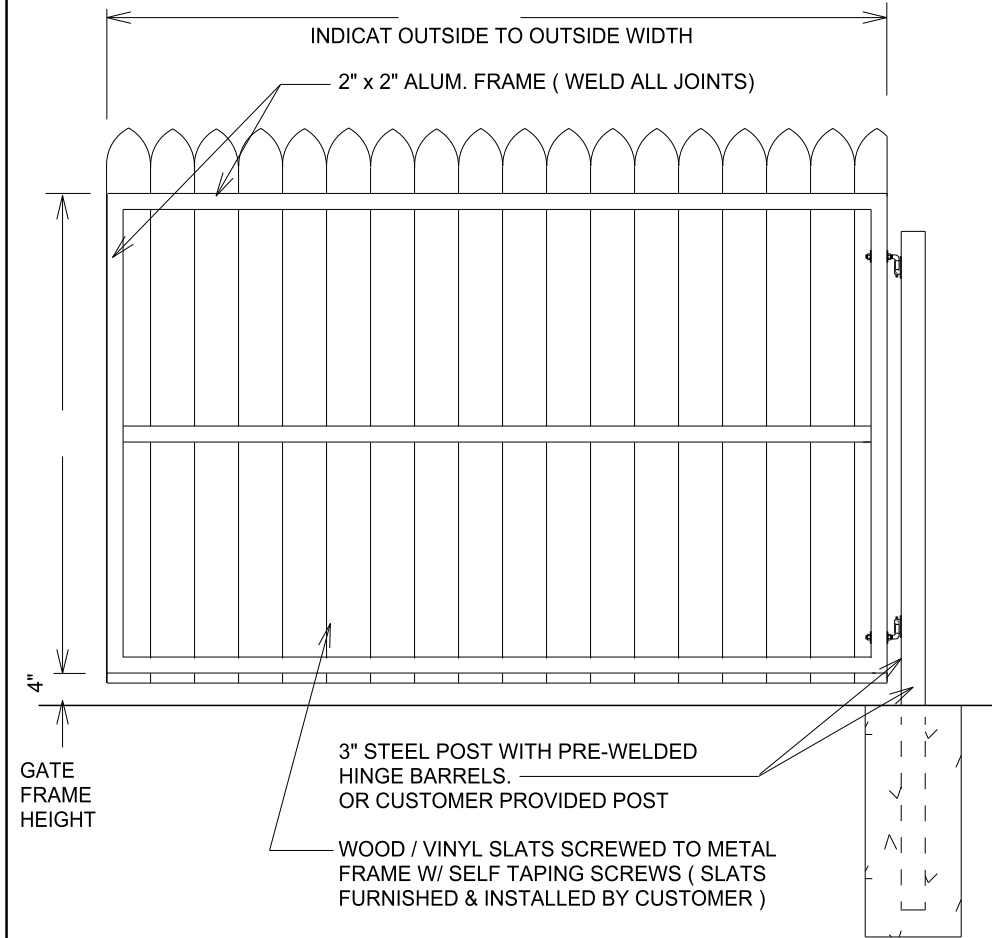

POST AND COLUMN SECTION (TYPICAL)

WOOD / VINYL GATE (8'-0" OR LESS WIDE)

BERLIN DRAFTING INCORPERATED
15619 PREMIERE DR. SUITE 103 TAMPA, FL. 33624
sales@berlindrafting.net (813) 968-8038

GATECRAFTERS.COM
13100 STATE RD. 54
ODESSA, FL 33556

www.gatecrafters.com
sales@gatecrafters.com
1-800-537-GATE
FAX TO 813-926-8460