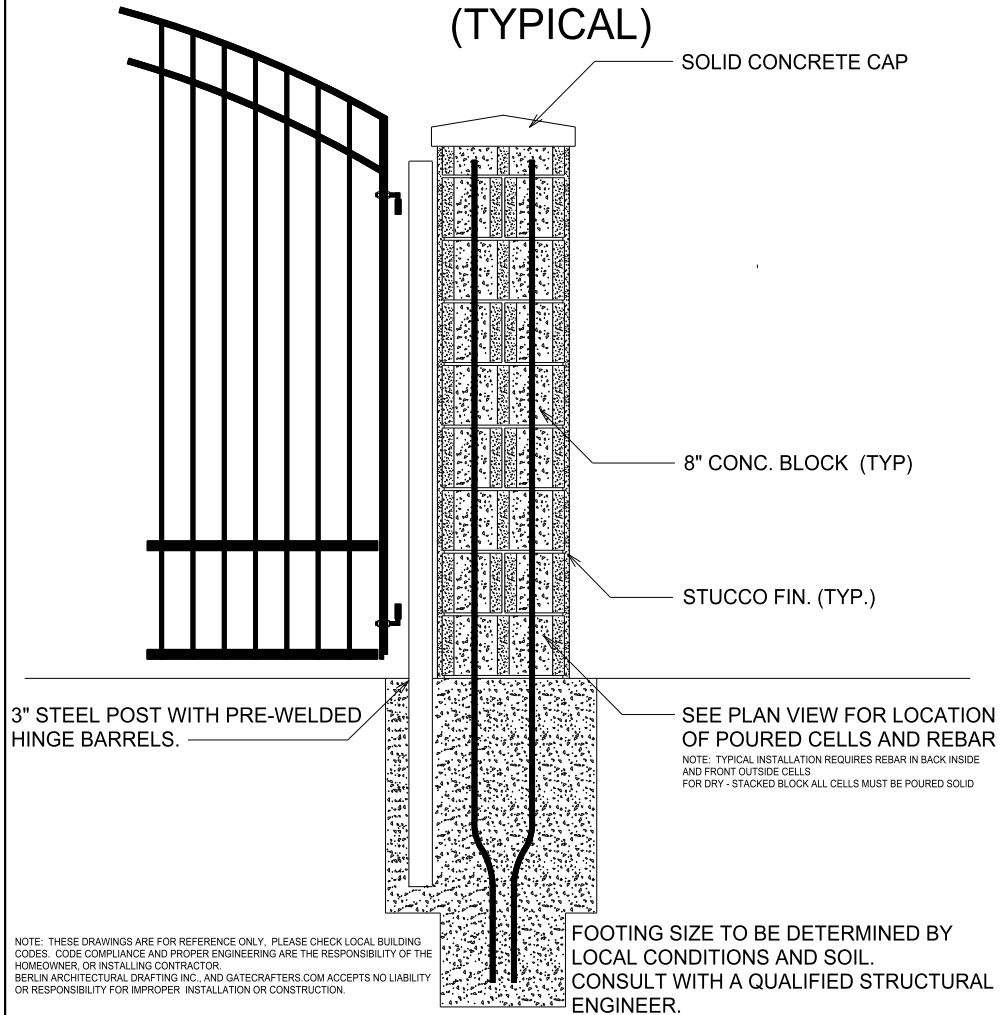

POST AND COLUMN SECTION (TYPICAL)

**BERLIN ARCHITECTURAL DRAFTING
INCORPORATED**
15619 PREMIERE DR. SUITE 103 TAMPA, FL 33624
sales@berlindrafting.net (813) 968-8038

GATECRAFTERS.COM
13100 STATE RD. 54
ODESSA, FL 33556