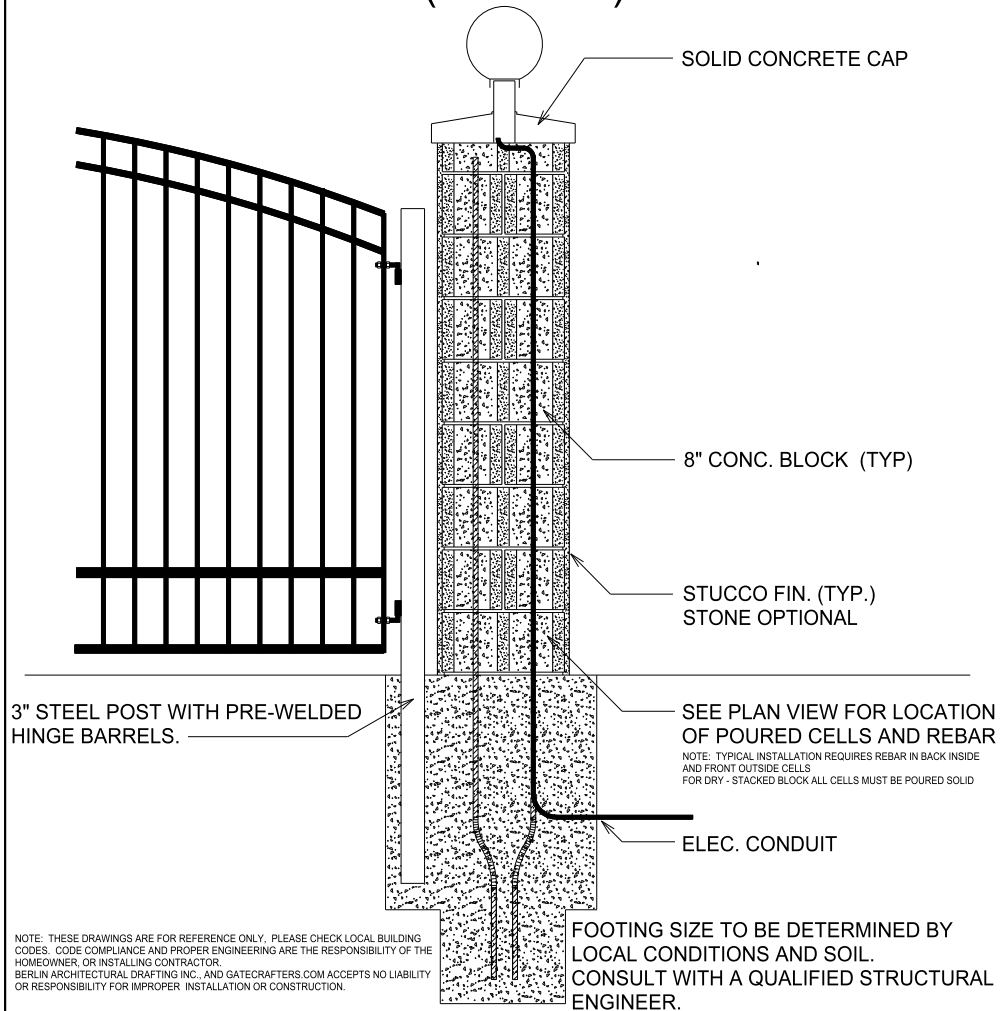

POST AND COLUMN SECTION (TYPICAL)

**BERLIN ARCHITECTURAL DRAFTING
INCORPORATED**
15619 PREMIERE DR. SUITE 103 TAMPA, FL 33624
sales@berlindrafting.net (813) 968-8038

GATECRAFTERS.COM
13100 STATE RD. 54
ODESSA, FL 33556