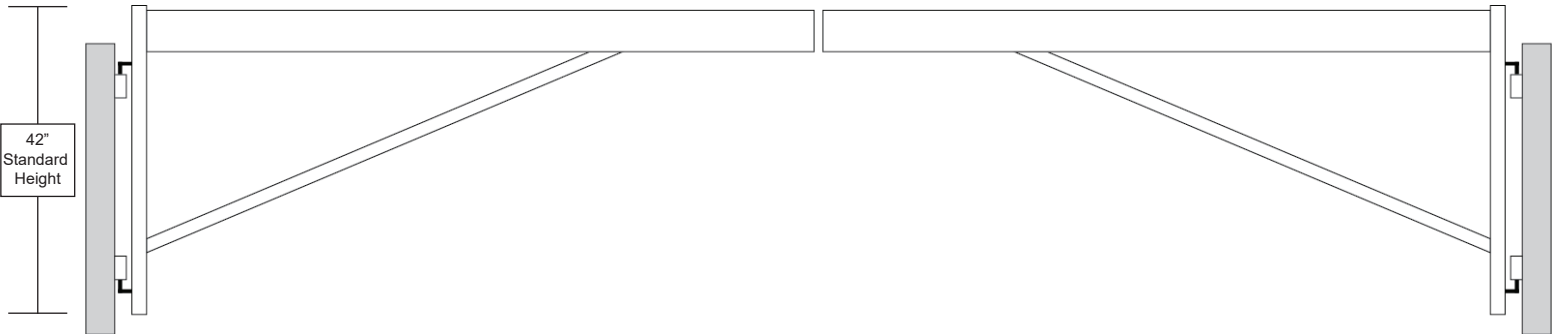

Indicate Outside to Outside Width of Each Forestry Gate Leaf

VIEW IS FROM OUTSIDE
 DUAL FORESTRY GATE (24'-0" OR LESS WIDE)
**UP TO 12' PER LEAF*

Gate Color: _____
 *Additional Cost

Customer Signature: _____