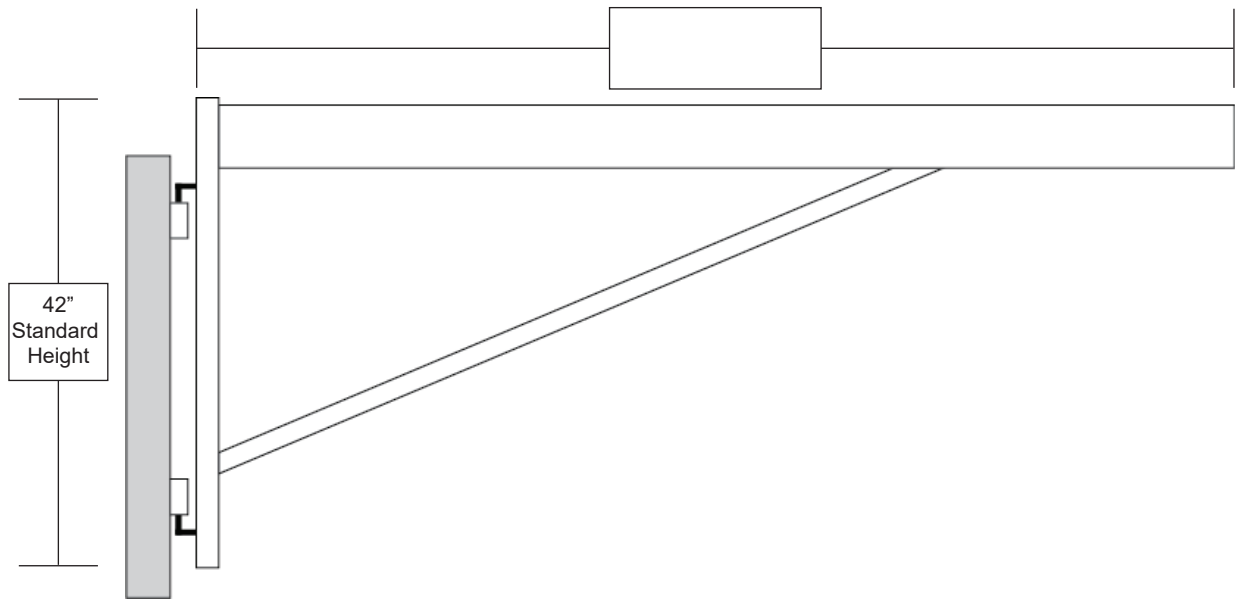

Indicate Outside to Outside Width

42"
Standard
Height

VIEW IS FROM OUTSIDE, GATE CAN BE HINDGED LEFT OR RIGHT
SINGLE FORESTRY GATE (12'-0" OR MORE WIDE)

**UP TO 16'*

Gate Color: _____
*Additional Cost

Customer Signature: _____